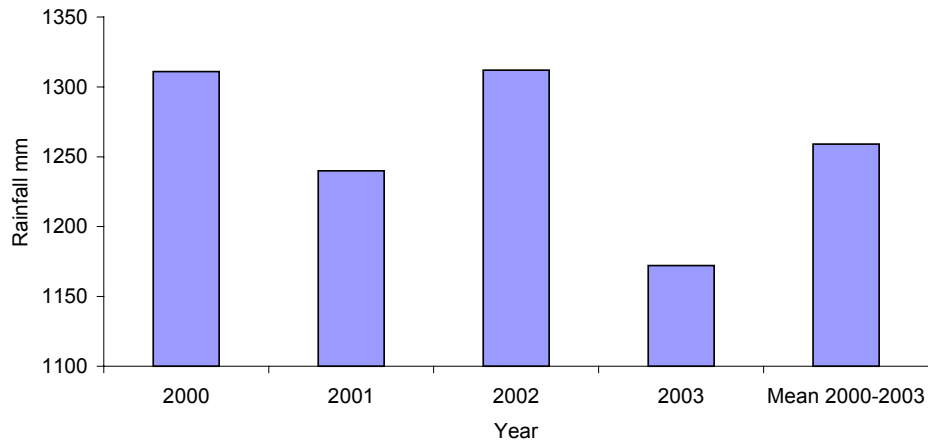

Annual rainfall (from stand gauge data) for Manuka Road climate station, 2000-2003

Mean daily maximum and minimum temperatures at Manuka Road, 1998-2003

Mean monthly rainfall (from stand gauge data) for Manuka Road climate station, 2000-2003