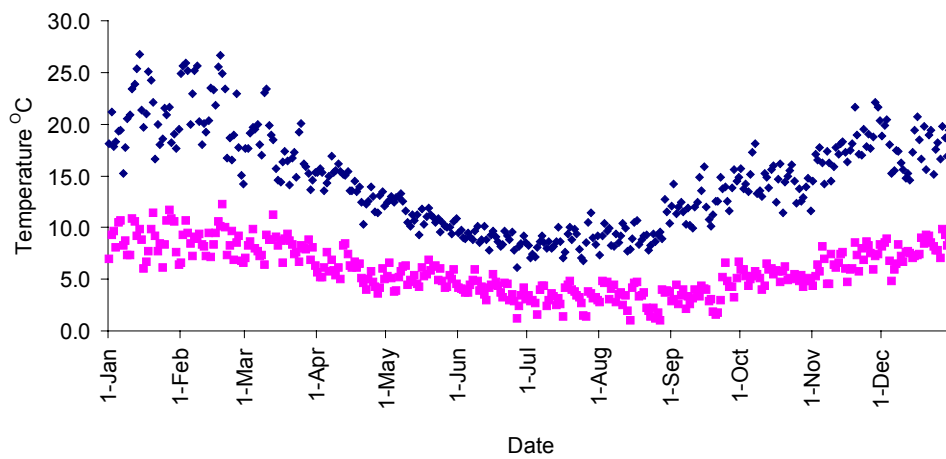

Annual rainfall (from stand gauge data) for Manuka Road climate station, 2000-2003

Mean daily maximum and minimum temperatures at Manuka Road, 1998-2003

Mean monthly rainfall (from stand gauge data) for Manuka Road climate station, 2000-2003